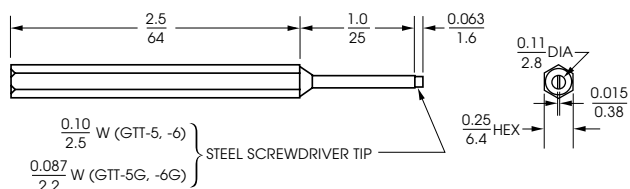

INSULATED TUNING TOOLS

HARDENED AND PLATED STEEL TIPS

TOUGH MOLDED PLASTIC BODIES

MODELS GTT-5, GTT-5G, (Nylon Bodies) MODELS GTT-6, GTT-6G, (Antistatic Bodies)

MODEL GTT-5X (All Nylon) MODEL GTT-6X (All Antistatic)

MODEL GTT-5XL (All Nylon, Long Shaft) MODEL GTT-6XL (All Antistatic, Long Shaft)

MODEL GTT-7 (Nylon Body) MODEL GTT-8 (Antistatic Body)

MODEL GTT-9, GTT-11 (Nylon Body) MODEL GTT-10, GTT-12 (Antistatic Body)