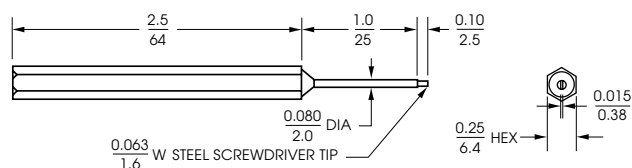

INSULATED TUNING TOOLS

HARDENED AND PLATED STEEL TIPS

TOUGH MOLDED PLASTIC BODIES

MODELS GTT-5, GTT-5G, (Nylon Bodies) MODELS GTT-6, GTT-6G, (Antistatic Bodies)

MODEL GTT-5X (All Nylon) MODEL GTT-6X (All Antistatic)

MODEL GTT-5XL (All Nylon, Long Shaft) MODEL GTT-6XL (All Antistatic, Long Shaft)

MODEL GTT-7 (Nylon Body) MODEL GTT-8 (Antistatic Body)

MODEL GTT-9, GTT-11 (Nylon Body) MODEL GTT-10, GTT-12 (Antistatic Body)