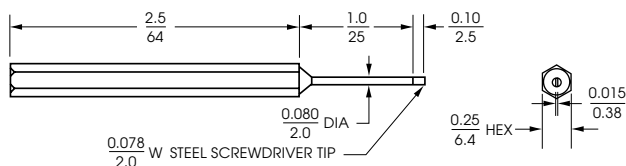

INSULATED TUNING TOOLS

HARDENED AND PLATED STEEL TIPS

TOUGH MOLDED PLASTIC BODIES

MODELS GTT-5, GTT-5G, (Nylon Bodies) MODELS GTT-6, GTT-6G, (Antistatic Bodies)

MODEL GTT-5X (All Nylon) MODEL GTT-6X (All Antistatic)

MODEL GTT-5XL (All Nylon, Long Shaft) MODEL GTT-6XL (All Antistatic, Long Shaft)

MODEL GTT-7 (Nylon Body) MODEL GTT-8 (Antistatic Body)

MODEL GTT-9, GTT-11 (Nylon Body) MODEL GTT-10, GTT-12 (Antistatic Body)