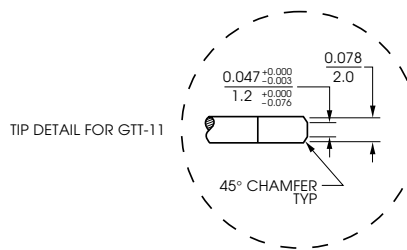

INSULATED TUNING TOOLS

HARDENED AND PLATED STEEL TIPS

TOUGH MOLDED PLASTIC BODIES

MODELS GTT-5, GTT-5G, (Nylon Bodies) MODELS GTT-6, GTT-6G, (Antistatic Bodies)

MODEL GTT-5X (All Nylon) MODEL GTT-6X (All Antistatic)

MODEL GTT-5XL (All Nylon, Long Shaft) MODEL GTT-6XL (All Antistatic, Long Shaft)

MODEL GTT-7 (Nylon Body) MODEL GTT-8 (Antistatic Body)

MODEL GTT-9, GTT-11 (Nylon Body) MODEL GTT-10, GTT-12 (Antistatic Body)